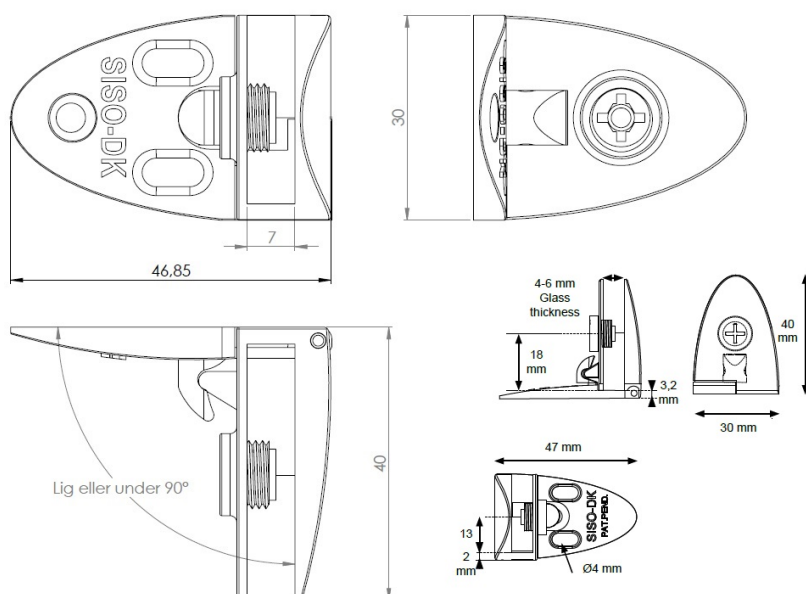

PRODUCT SHEET

Description:

Glass Door Hinge "Badge" Top+Bottom, CPL, Inset Doors, F/ Glass Thickness 4-5mm, 1 ABS Screw W/PVC Tip & 1 ABS Screw, W/Hard $\varnothing$ 5x3,5mm ABS Extension, Catch Made of ABS Plastic

Item number:

15.06.200-0

Units	Box	Carton	HS Code	Barcode
Pair	12	240	8302100090	 5704866054478

SISO A/S
Mileparken 11
DK-2740 Skovlunde
Denmark
VAT: DK 24786013

Phone +45 45 830 900
www.siso.dk
siso@siso.dk

Danske Bank
Nytorv Branch
Copenhagen
SWIFT: DABADKKK

Account no.
4180 3112 112936
IBAN Account
DK7230003112112936